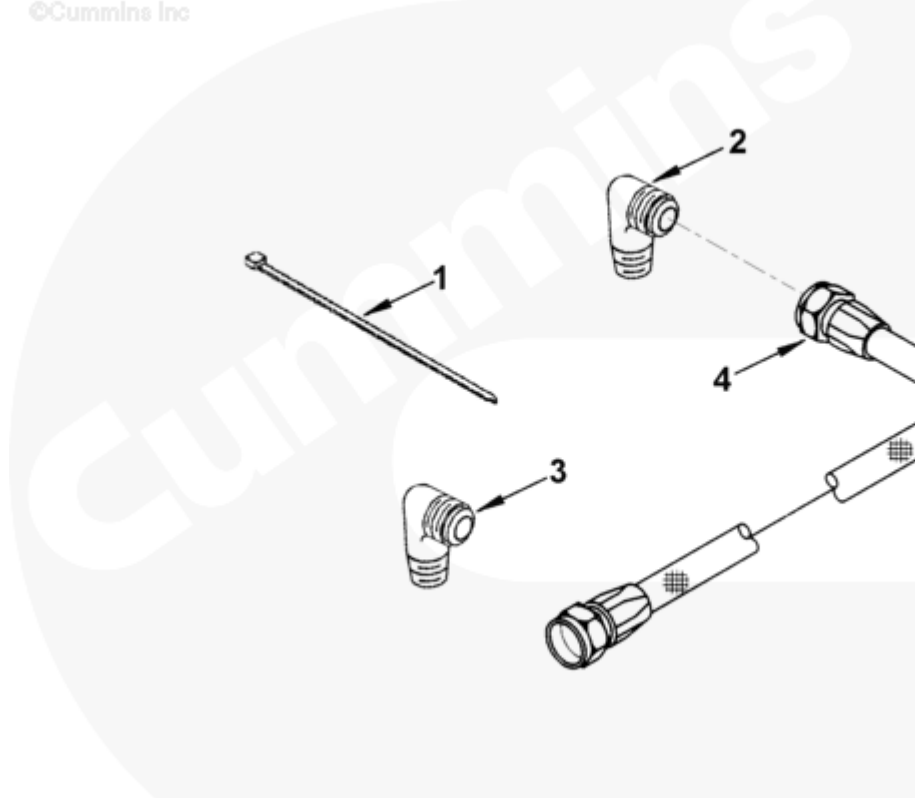

Parts Catalog - Option Detail

Electronic Parts Catalog - Option Detail				
Option	Group	Graphic	Film Card	Date
OC9065-02	16.05.4	oc952gh	T	28-JUN-06
Engines	4B3.9, 6A3.4, 6B5.9, B GAS INTERNATIONAL CM556, B4.5, B4.5 CM2350 B129B, B4.5 CM2350 B146C, B4.5 CM2350 B147B, B4.5 RGT, B4.5S, B5.9 G, B5.9 GAS PLUS CM556, B5.9 LPG, B5.9 LPG PLUS CM556, B6.7 CM2350 B121B, B6.7 CM2350 B135B, B6.7 CM2350 B136C, B6.7 CM2350 B148B, B6.7 G CMOH6.0 B125, B6.7N CM2380 B150B, B6.7S, F3.8 CM2350 F120B, F3.8 CM2350 F128C, F3.8 CM2350 F132B, F3.8 F102, G3.9, G5.9, G5.9 CM558, ISB (CHRYSLER), ISB CM2150, ISB CM2150 E, ISB CM550, ISB CM850, ISB/ISD4.5 CM2150 B119, ISB/ISD4.5 CM2150 SN, ISB/ISD6.7 CM2150 B120, ISB/ISD6.7 CM2150 SN, ISB/ISD6.7 CM2880 B126, ISB3.9 CM2220 B107, ISB4.5 CM2150, ISB5.9G CM2180, ISB6.7 2010 DCX PICKUP, ISB6.7 2013 DCX CHASSIS CAB, ISB6.7 CM2150 SQ, ISB6.7 CM2250, ISB6.7 CM2350 B101, ISB6.7 CM2350 B103, ISB6.7 CM2350 B142, ISB6.7 CM2670 B153B, ISB6.7 G CM2180 B118, ISBE CM2150, ISBE CM800, ISBE2/ISBE3 CM850, ISBE4 CM850, ISD4.5 CM2150, ISD6.7 CM2880 D101, ISF2.8 CM2220, ISF2.8 CM2220 AN, ISF2.8 CM2220 EC, ISF2.8 CM2220 ECF2, ISF2.8 CM2220 F101, ISF2.8 CM2220 F117, ISF2.8 CM2220 F122, ISF2.8 CM2220 F126, ISF2.8 CM2220 F129, ISF2.8 CM2220 IAN, ISF3.8 CM2220, ISF3.8 CM2220 AN, ISF3.8 CM2220 F103, ISF3.8 CM2220 F110, ISF3.8 CM2220 F116, ISF3.8 CM2220 F134B, ISF3.8 CM2220 IAN, ISF3.8 CM2350 F109, ISF4.5 CM2220 F123, ISG11 CM2880 G106, ISG11 CM2880 G108, ISG12 CM2880 G107, ISG12 CM2880 G109, ISG12 G CMOH6.0 G111, QSB3.9 30 CM550, QSB3.9 CM2880 B138, QSB4.5 30 CM550, QSB4.5 CM2150 B108, QSB4.5 CM2250 B131, QSB4.5 CM2250 EC, QSB4.5 CM2350 B106, QSB4.5 CM2350 B122			

©Cummins Inc

oc952gh

[SMALL](#) | [MEDIUM](#) | [LARGE](#)

Cart	Ref No	Part Number	Part Description	Required	Remarks
<input type="button" value="View My Cart"/>					
		OC9065-02	Marine Gear Oil Cooler Plumbing		Marine gear oil cooler...(More)